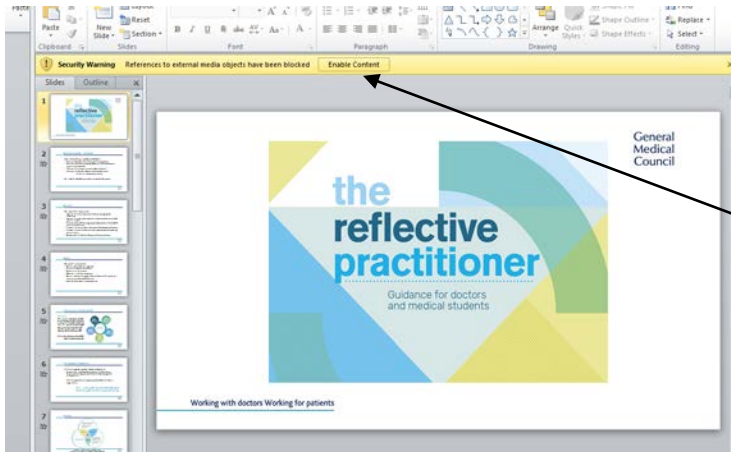

Instructions to allow your computer permission to play the you tube video links

When you open the slides click **enable content** in the top yellow bar

If prompted tick yes to allow a this to be a trusted document

Go to slide with the large picture (14 in the acute set) and double click the left button on the mouse

You should see this pop up

Change to – I recognise this content. Allow it to play and then press continue