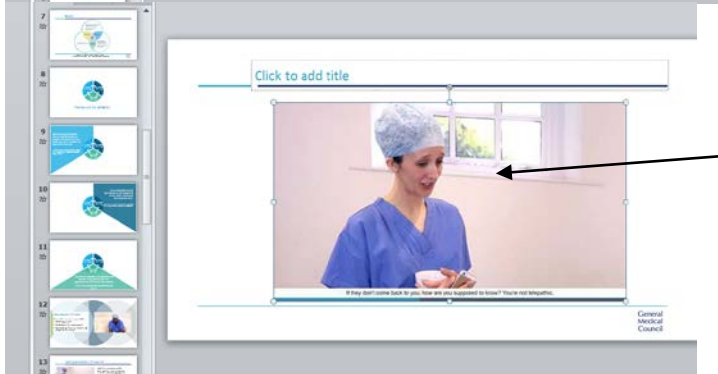

Instructions to allow your computer permission to play the you tube video links

When you open the slides click **enable content** in the top yellow bar

If prompted tick yes to allow a this to be a trusted document

Go to slide with the large picture (14 in the acute set) and double click the left button on the mouse

You should see this pop up

Change to – I recognise this content. Allow it to play and then press continue