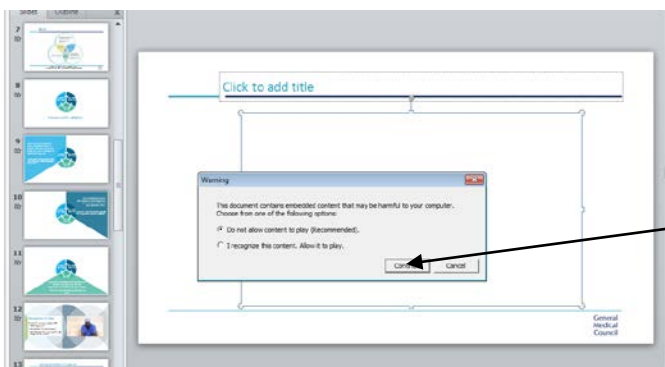

Instructions to allow your computer permission to play the you tube video links

When you open the slides click **enable content** in the top yellow bar

If prompted tick yes to allow a this to be a trusted document

Go to slide with the large picture (14 in the acute set) and double click the left button on the mouse

You should see this pop up

Change to – I recognise this content. Allow it to play and then press continue